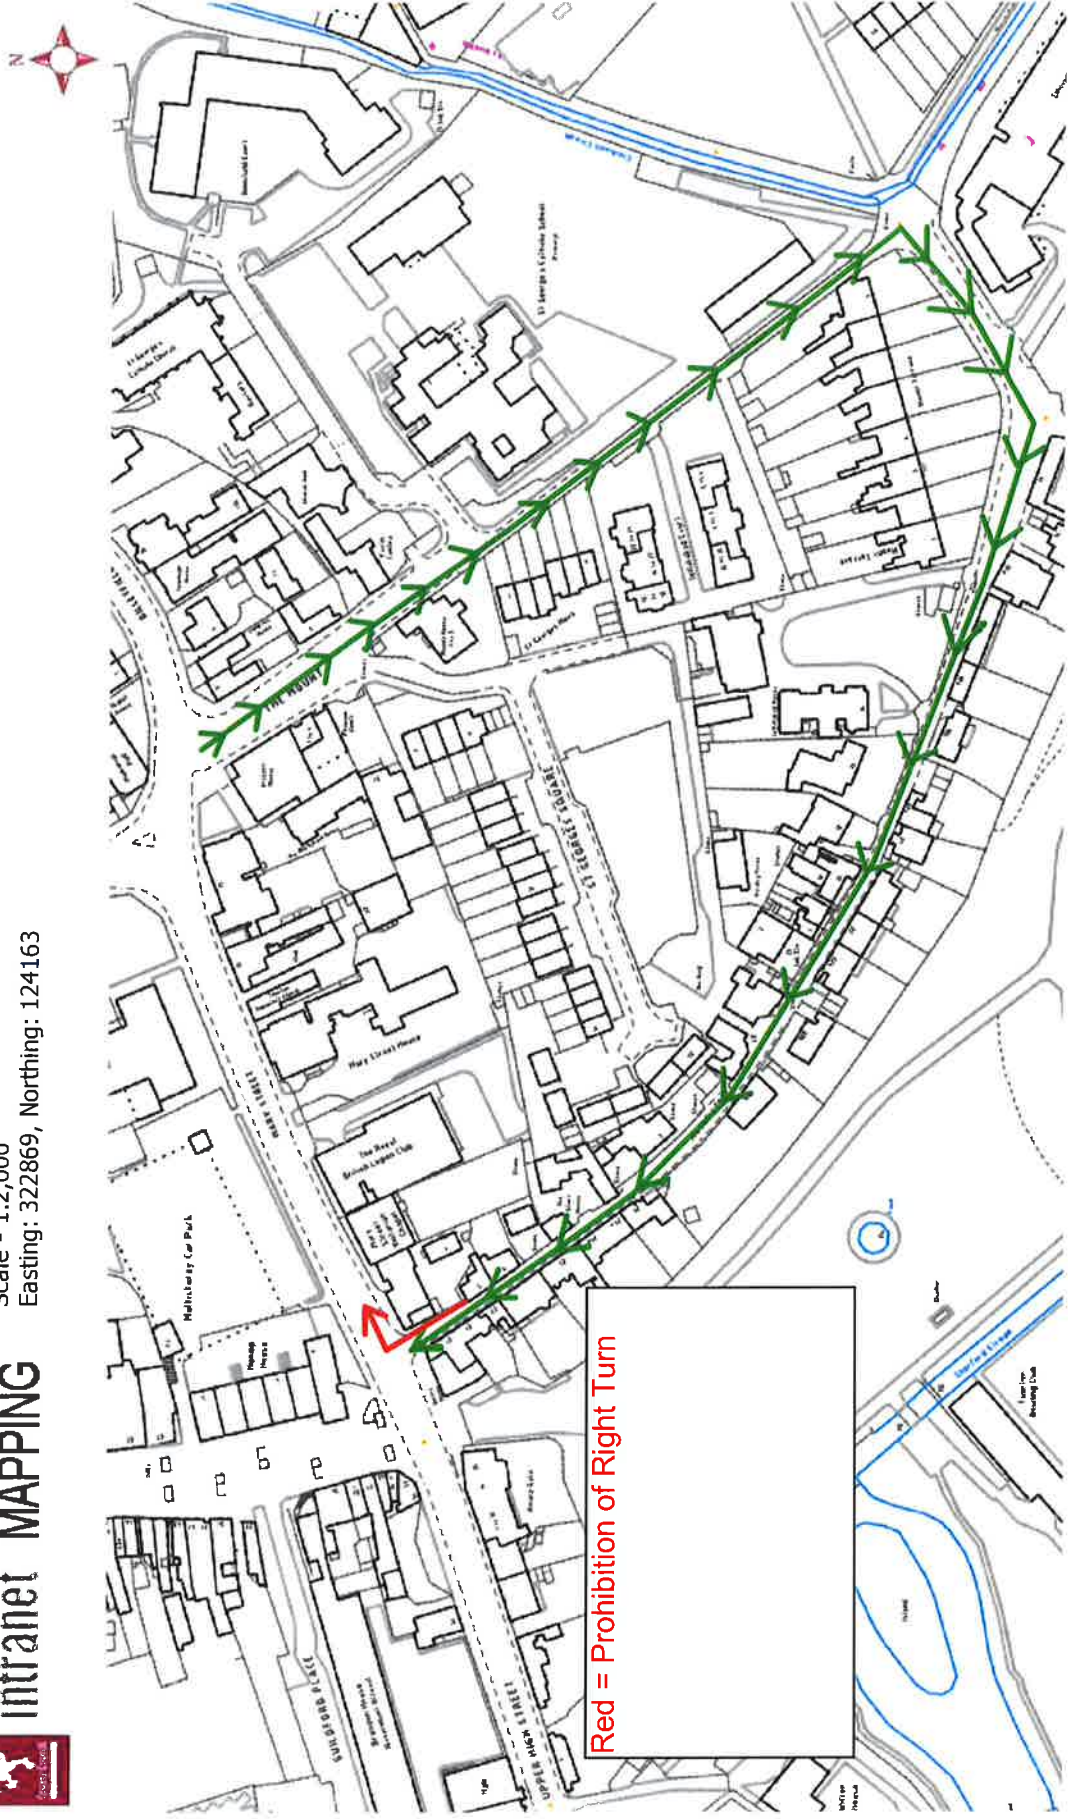

SOMERSET COUNTY COUNCIL
intranet MAPPING

Taunton Flower Show - One Way System (shown in Green)

Scale - 1:2,000

Easting: 322869, Northing: 124163

Red = Prohibition of Right Turn