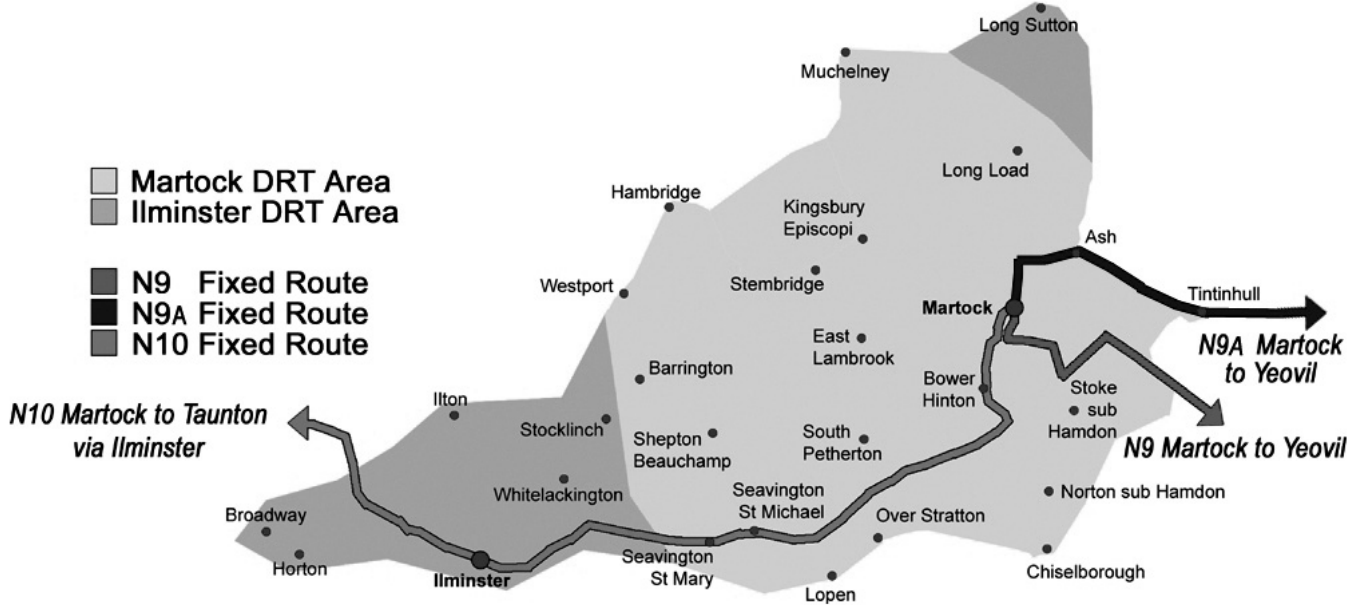

Please phone us on 01935 823888 or speak to any Nippy Bus driver. We are here to assist in anyway possible.

Example: Travelling from Ilton To Ilminster

Mr Smith wishes to travel from Ilton to Ilminster. He phones the booking line on 01935 823888 and arranges a pickup time. He then waits at the agreed location and hails the Nippylink bus. Once all passengers have been collected for the run the Nippylink bus then travels onto Ilminster. For the return journey he waits in Ilminster square and catches the bus at the departure time of 1504. Alternatively he could also follow the same procedure to travel to and from Taunton.

Example: Travelling from Kingsbury Episcopi to Taunton via Martock

Mrs White wishes to travel from Kingsbury Episcopi in to Taunton. She phones the booking line on 01935 823888, and books her journey. The Nippylink bus then collects her at the agreed pickup point at the arranged time and travels on into Martock to transfer on to the N10 service. Returning on the N10 she tells the driver she wishes to return to Kingsbury and transfers back to the N6 upon arrival in Martock to go back to Kingsbury Episcopi. If she wished to she could use this same method to travel into Ilminster by exiting the vehicle as it travels through or to go in to Yeovil on the N9.